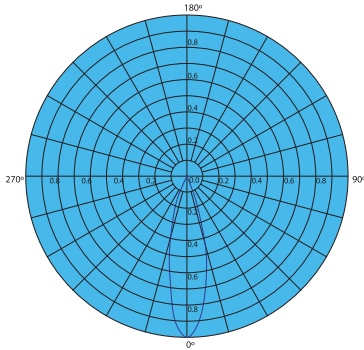

Candle Power Distribution:

LW-1200-REVO-PC (RGB color change)

Testing circumstance

installation position:	horizontal
testing surface:	A-A surface

Electrical parameters

current:	2.9A
voltage:	120V
power consumption:	35W

Units:	Lx
Color:	white
Direction:	main light axis
Testing distance:	3.3 ft
multipliers:	0.115 Red, 0.378 Green, 0.506 Blue

LW-400-REVO-PC-W (white color)

4	10	16	16	9	4	3.3 ft
8	36	88	84	32	6	
14	90	704	751	67	10	0 ft
12	83	485	344	59	10	
5	19	48	47	17	6	
3	5	8	8	5	3	3.3 ft

Units:	Lx
Color:	white
Direction:	main light axis
Testing distance:	3.3 ft

Illuminance:

LW-1200-REVO-PC (RGB color change)

Distance(ft)	3.3	6.6	9.8	13.1	16.4
Color					
White	1724.3	456.1	208.4	118.1	74.6
Red	213.1	57.0	27.1	15.2	9.3
Green	7009	185.9	85.9	47.9	30.4
Blue	937.4	242.9	110.3	62.4	40.4

LW-400-REVO-PC-W (white color)

Distance(ft)	3.3	6.6	9.8	13.1	16.4
Color					
White	1454	364	162	91	58

Unit: Lux
Direction: main light axis