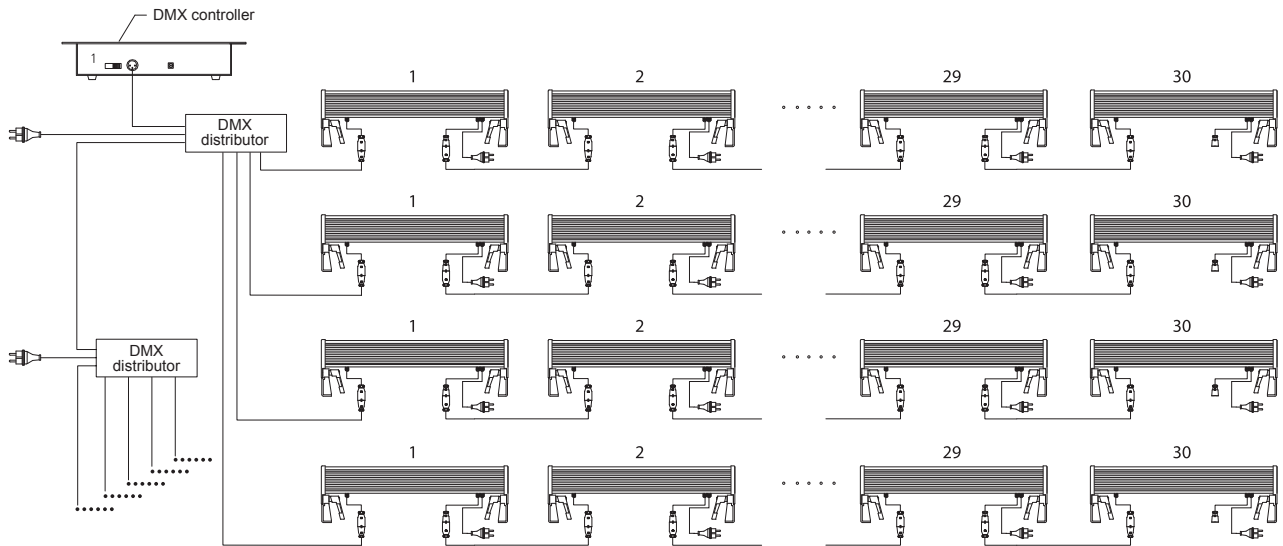

LED Wall Washer - white color

120~ 12=	transf. incl.		IP65	2.5A	power 29.4W	LW-400-REVO-PC-W
	0°- 300°					
		65.6ft beam distance		2.8lb		
12 LEDs		alu.	25°			

LED Wall Washer - blue color

120~ 12=	transf. incl.		IP65	3.3A	power 39.8W	LW-400-REVO-PC-B
	0°- 300°					
		65.6ft beam distance		2.8lb		
12 LEDs		alu.	25°			

Additional Specifications:

	(RGB color change)	(white color)	(blue color)
Item No.:	LW-400-REVO-PC-12V LW-800-REVO-PC-12V LW-1200-REVO-PC-12V	LW-400-REVO-PC-W	LW-400-REVO-PC-B
Light Source:	High Power LED	1W white color LED	1W blue color LED
Digital Interface:	standard DMX protocol compatible (RS485)	standard DMX protocol compatible (RS485)	standard DMX protocol compatible (RS485)
Controlling System:	DMX512 (DMX controller on pages 85)		
DMX address:	set by keys, displayed through digital tube	set by keys, displayed through digital tube	set by keys, displayed through digital tube
Connecting Mode:	standard signal cord and power cord	standard signal cord and power cord	standard signal cord and power cord
Dimensions:	L 15.7" x H 4.8" L 31.4" x H 4.8" L 47.2" x H 4.8"	L 15.7" x H 4.8"	L 15.7" x H 4.8"
Color Effects:			
Static Display:	static display of 16,000,000 colors by mixing colors		
Flashing Change:	colors transition from high brightness to low brightness		
Cross Fade:	colors alternate		
Chasing Change:	colors chase one another		
Circulation Function:	single color circulates regularly		
Source Specifications:			
Source:	R4, G4, B4 (LW-400-REVO-PC-12V) R8, G8, B8 (LW-800-REVO-PC-12V) R12, G12, B12 (LW-1200-REVO-PC-12V)	W12	B12

Connection

RGB color changing, white and blue color light

1. Connection 1:

2. Connection 2:

Product details are subject to changes of appearance and specifications without notice.

specifications below are for LW-1200-REVO-PC-RGB & LW-400-REVO-PC-W only

LW-400-REVO-PC-W (white color)

Distance(ft)	3.3	6.6	9.8	13.1	16.4
Color					
White	1454	364	162	91	58

Unit: Lux
Direction: main light axis