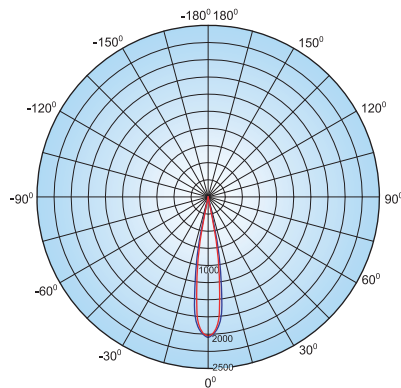

LW-400-REVO-PC-W (white color)

Light Output:

LW-400-REVO-PC (white color)

Color	White
Total Output (lumens)	517.4
Power (Watts)	29.4
Efficacy (lm/W)	17.6

Illuminance Distribution:

LW-1200-REVO-PC (RGB color change)

60.1	70.4	83.4	104.0	117.7	124.3	108.6	90.3	74.9	63.7	1.6 ft
76.2	97.5	155.1	248.6	314.0	308.4	240.2	153.3	129.1	77.6	
101.9	163.6	320.6	593.5	751.4	684.1	473.8	265.4	149.5	94.4	
136.4	269.2	629.9	1047.7	1242.0	1157.9	829.9	475.7	220.6	118.7	
156.1	370.1	801.9	1255.1	1619.6	1535.5	1114.0	630.8	281.3	141.1	0 ft
147.7	329.9	746.7	1205.6	1296.0	1528.9	1129.9	680.4	298.1	142.1	
128.9	237.4	529.9	923.4	1203.7	1213.1	943.9	542.9	246.7	120.6	
103.7	154.2	291.6	550.5	752.3	761.7	567.3	306.5	144.9	92.5	
89.7	112.1	152.3	240.2	317.8	315.9	214.9	135.5	93.5	71.0	
72.9	86.9	100.9	116.8	129.9	121.5	101.9	81.3	67.3	57.0	1.6 ft

Units:	Lx
Color:	white
Direction:	main light axis
Testing distance:	3.3 ft
multipliers:	0.115 Red, 0.378 Green, 0.506 Blue

LW-400-REVO-PC-W (white color)

4	10	16	16	9	4	3.3 ft
8	36	88	84	32	6	
14	90	704	751	67	10	0 ft
12	83	485	344	59	10	
5	19	48	47	17	6	
3	5	8	8	5	3	3.3 ft

Units:	Lx
Color:	white
Direction:	main light axis
Testing distance:	3.3 ft

Illuminance:

LW-1200-REVO-PC (RGB color change)

Distance(ft)	3.3	6.6	9.8	13.1	16.4
Color					
White	1724.3	456.1	208.4	118.1	74.6
Red	213.1	57.0	27.1	15.2	9.3
Green	7009	185.9	85.9	47.9	30.4
Blue	937.4	242.9	110.3	62.4	40.4

LW-400-REVO-PC-W (white color)

Distance(ft)	3.3	6.6	9.8	13.1	16.4
Color					
White	1454	364	162	91	58

Unit: Lux
Direction: main light axis